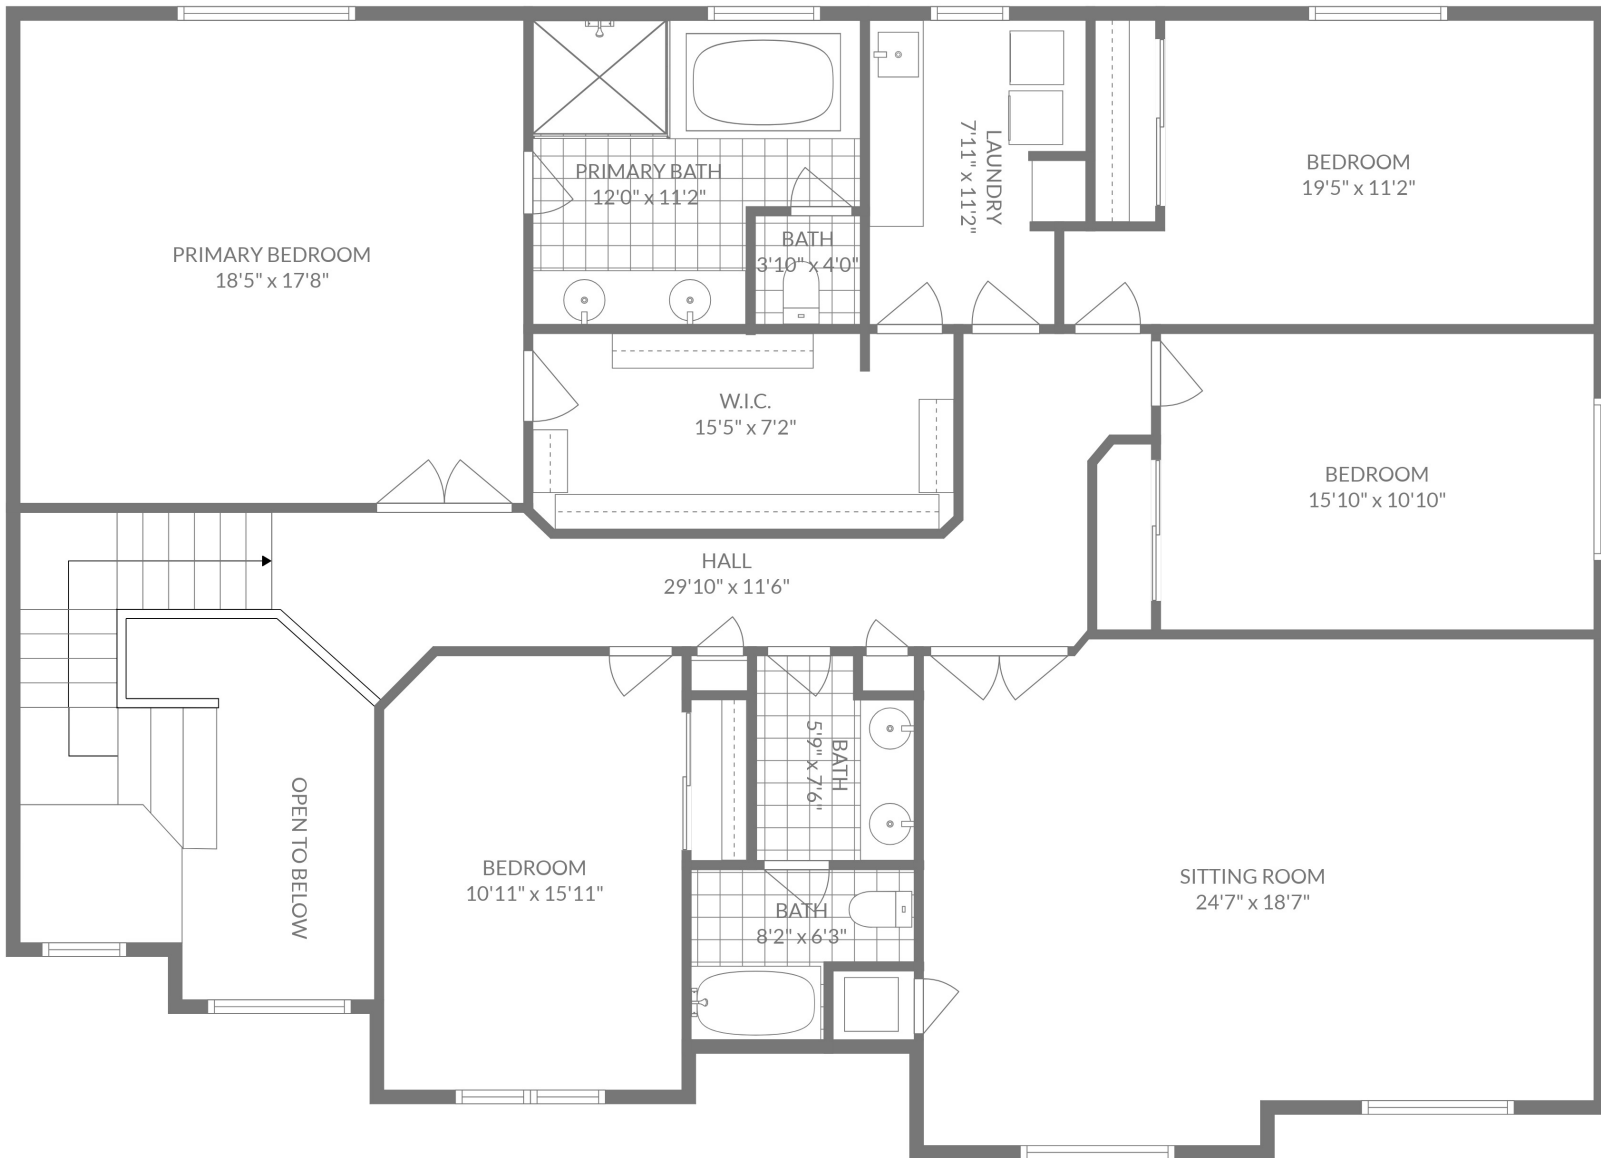

Total scanned area: 4610 sq. ft

SIZES AND DIMENSIONS ARE APPROXIMATE - TO BE VERIFIED BY BUYER

Total scanned area: 4610 sq. ft

SIZES AND DIMENSIONS ARE APPROXIMATE - TO BE VERIFIED BY BUYER

Total scanned area: 4610 sq. ft

SIZES AND DIMENSIONS ARE APPROXIMATE - TO BE VERIFIED BY BUYER