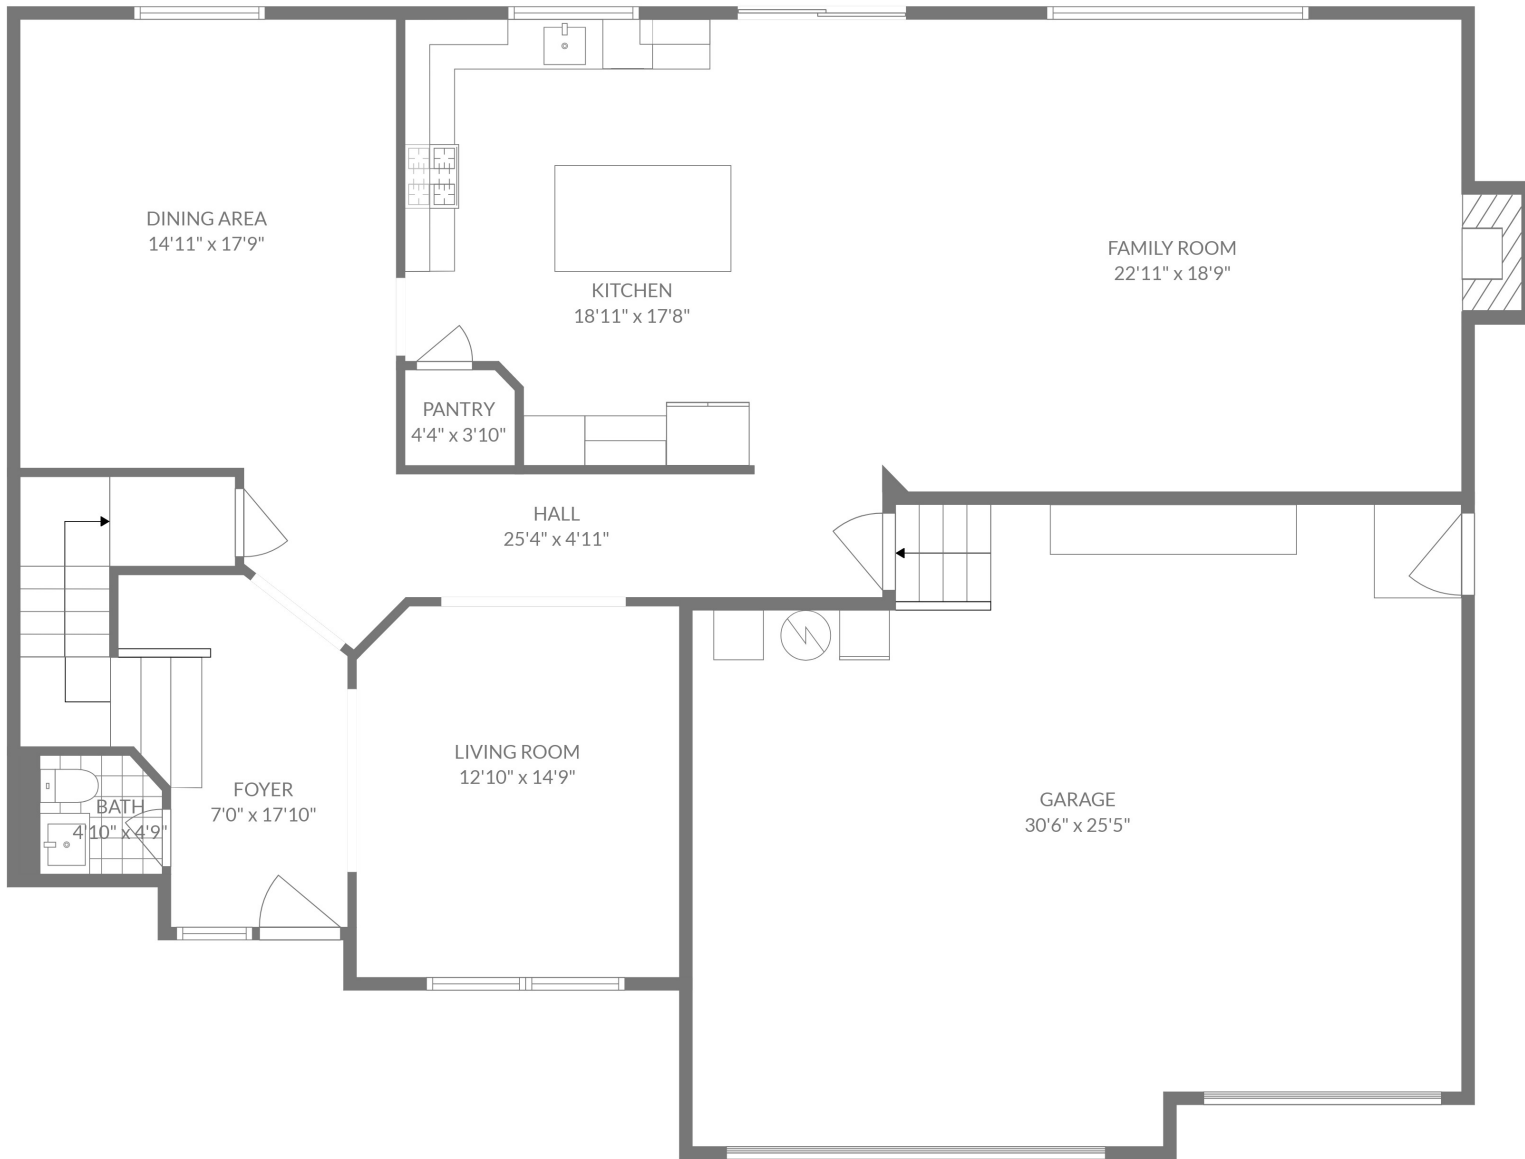

Total scanned area: 4610 sq. ft

SIZES AND DIMENSIONS ARE APPROXIMATE - TO BE VERIFIED BY BUYER

Total scanned area: 4610 sq. ft

SIZES AND DIMENSIONS ARE APPROXIMATE - TO BE VERIFIED BY BUYER

Total scanned area: 4610 sq. ft

SIZES AND DIMENSIONS ARE APPROXIMATE - TO BE VERIFIED BY BUYER